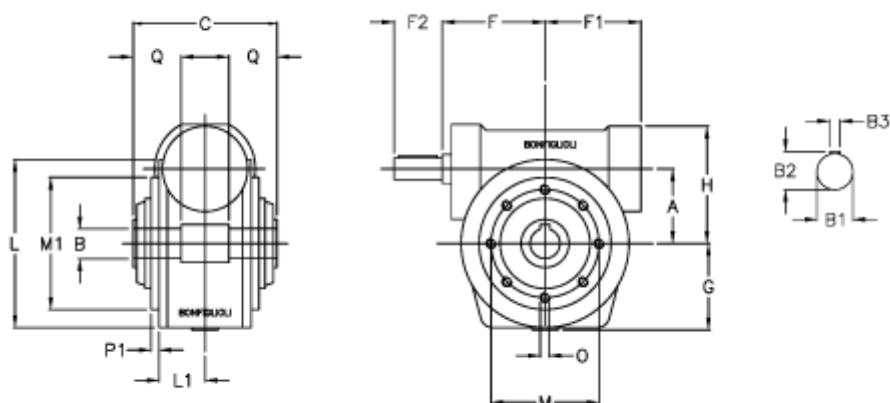

Article number: 3901185100700

Description: Worm gear with solid input shaft  
VF 185P-100-HS

## Measures

|             |                 |           |          |
|-------------|-----------------|-----------|----------|
| a           | = 185.4         | F1 = 205  | O = 22   |
| B           | = 60            | F2 = 70   | P1 = 4.0 |
| B1          | = 40            | g = 203   | Q = 65.0 |
| B2          | = 43.0          | H = 267   |          |
| B3          | = 12            | L = 300.0 |          |
| C           | = 190           | L1 = 91.0 |          |
| Description | = VF 185P-xx-HS | m = 265   |          |
| F           | = 214.5         | M1 = 230  |          |